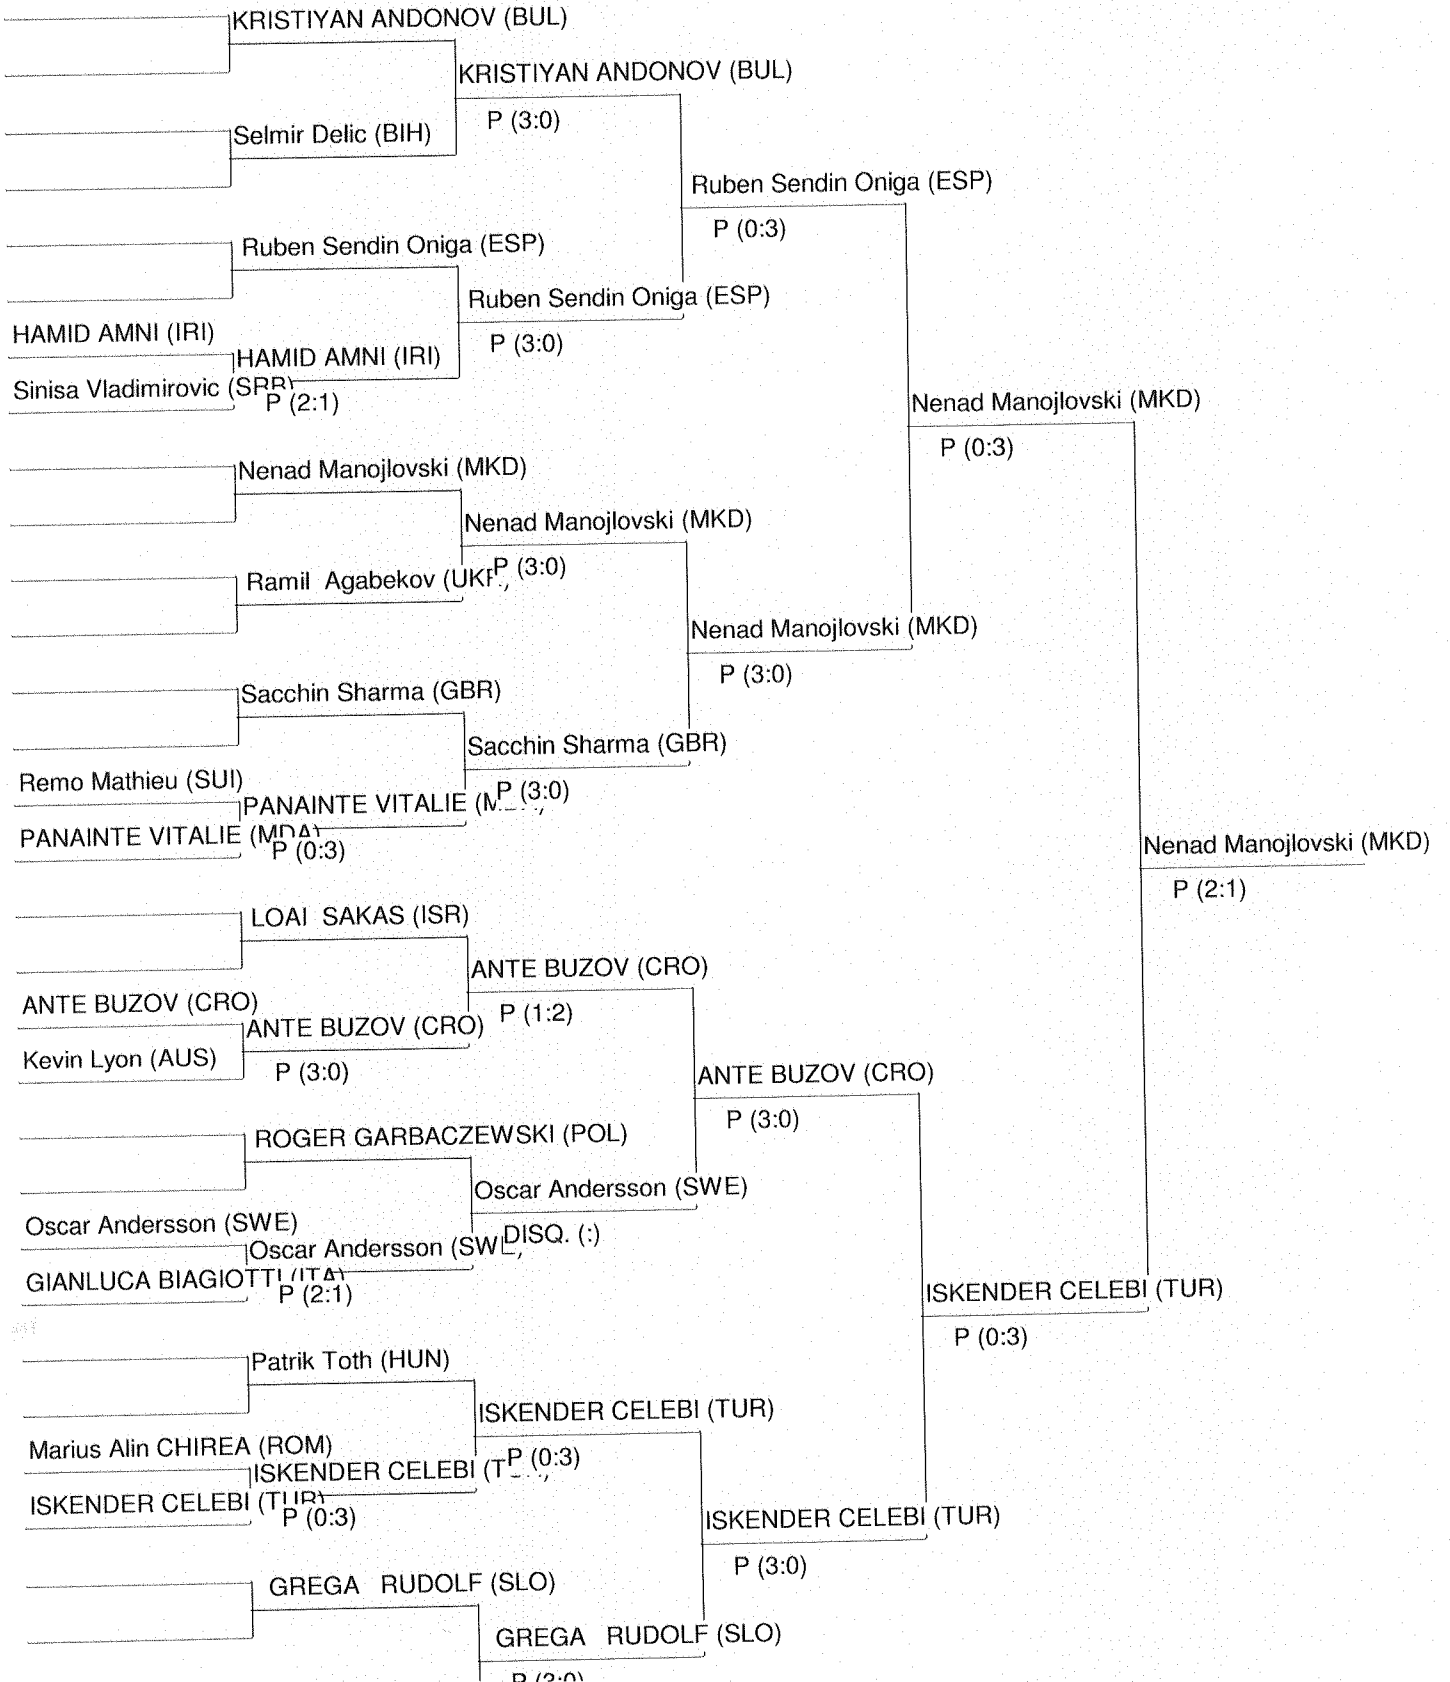

K1 women -65kg

WORLD CHAMPIONSHIPS 2015 (KL, K1, LK)
 Belgrade [SRB]
 21.10.2015 - 01.11.2015

K1 women -70kg

WORLD CHAMPIONSHIPS 2015 (KL, K1, LK)
Belgrade [SRB]
21.10.2015 - 01.11.2015

KL men -69 kg

WORLD CHAMPIONSHIPS 2015 (KL, K1, LK)
Belgrade [SRB]
21.10.2015 - 01.11.2015